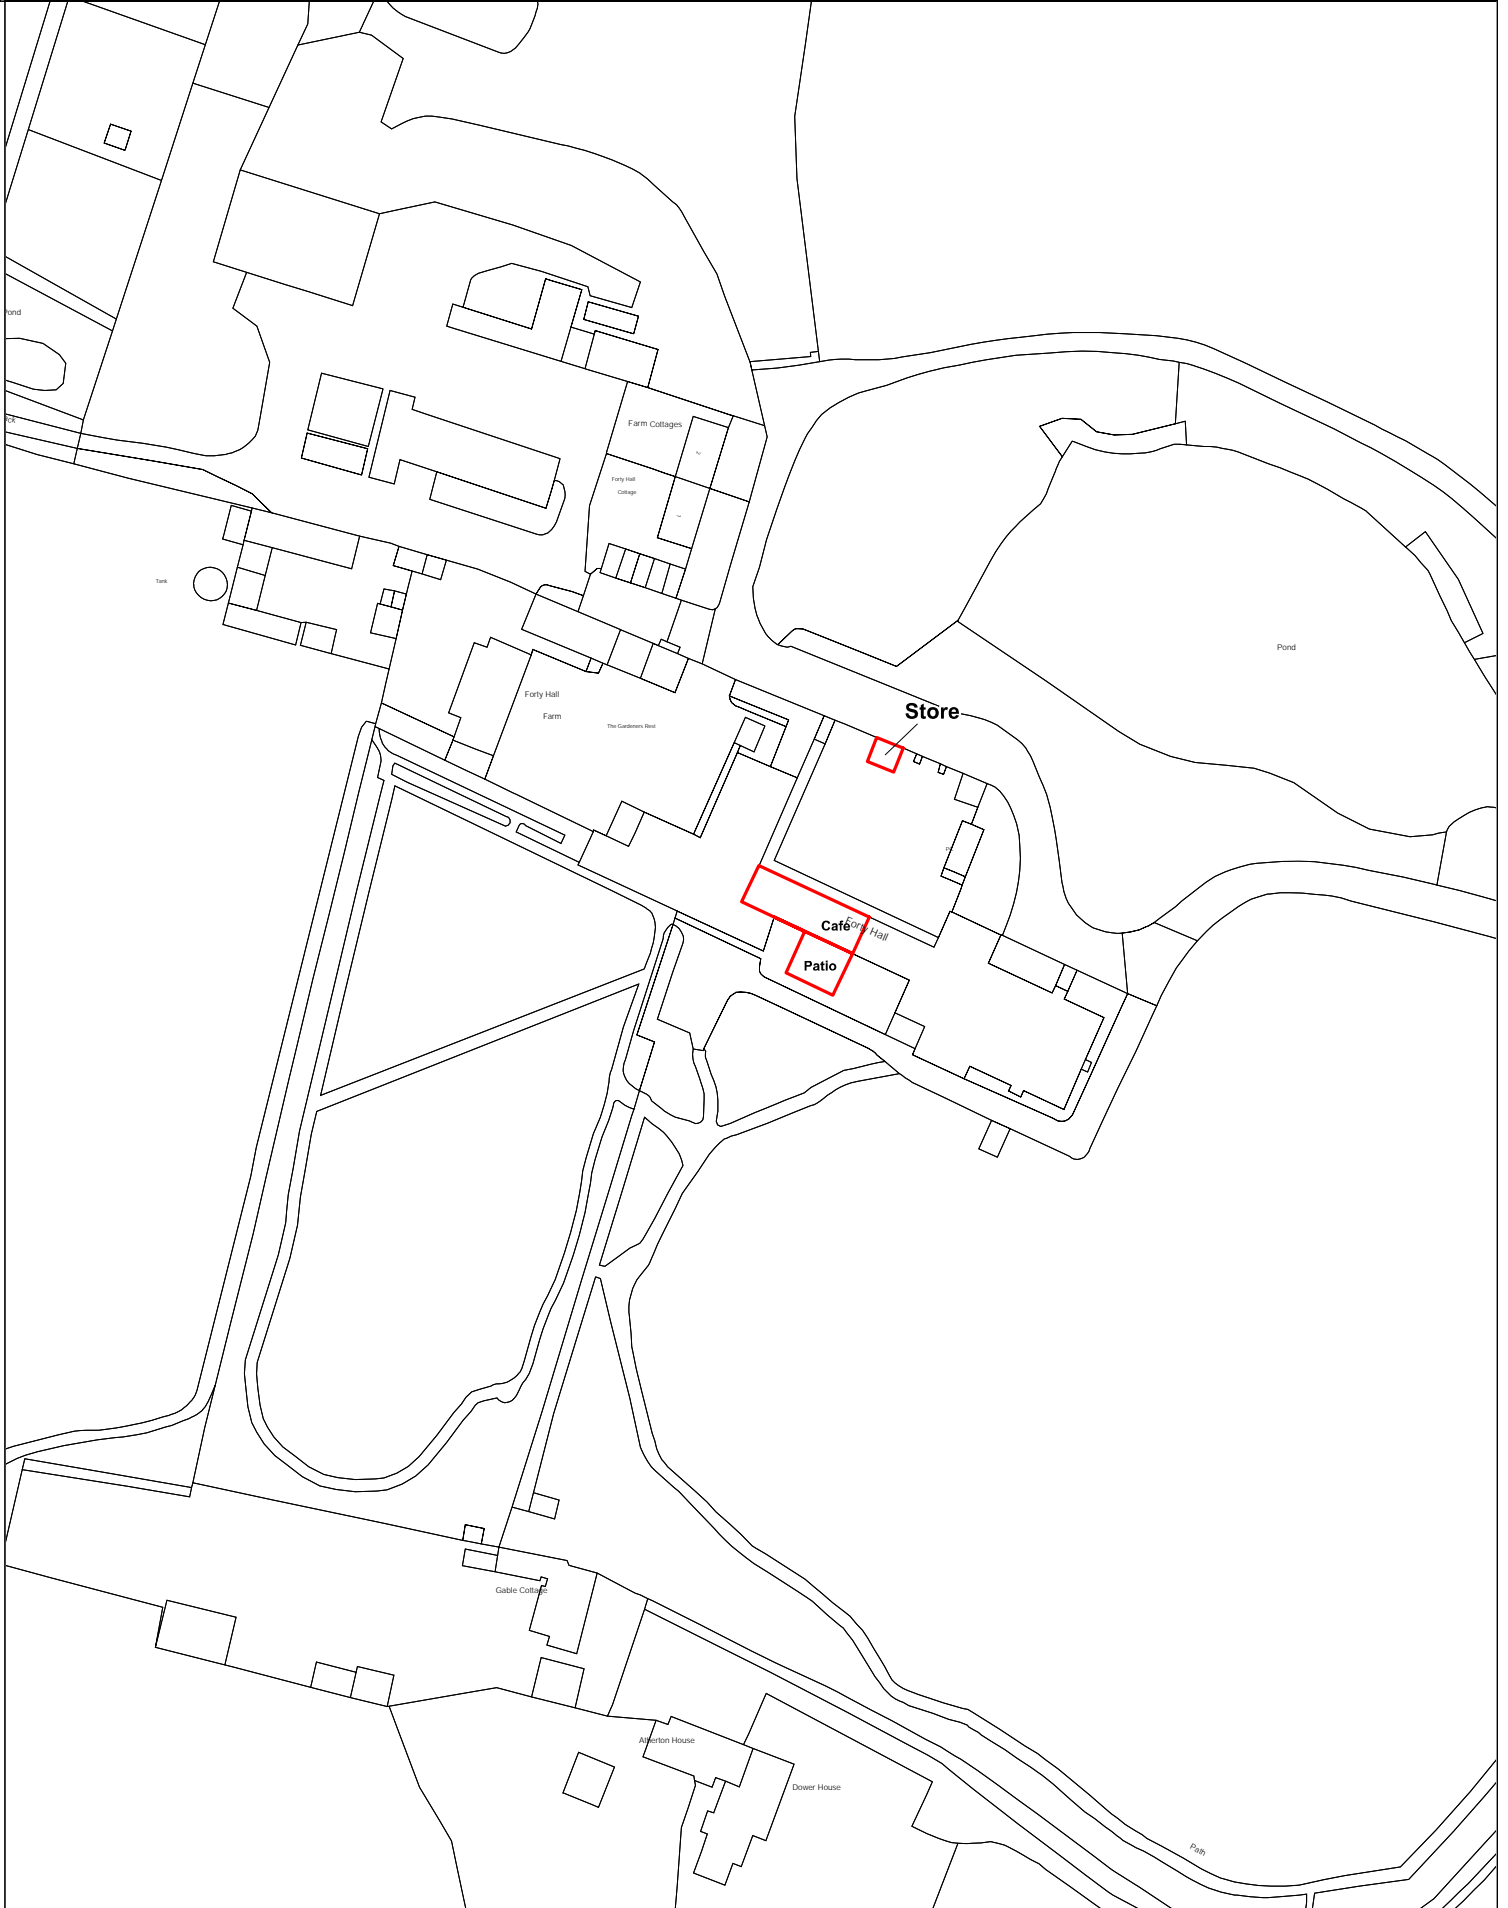

FORTY HALL CAFE

© Crown copyright
and database rights 2022
Ordnance Survey
Licence No. 100019820

Scale:- 1:1250
Paper Size:- A4
Date:- 03 October 2023
Map Produced By Asset Information Team/FH